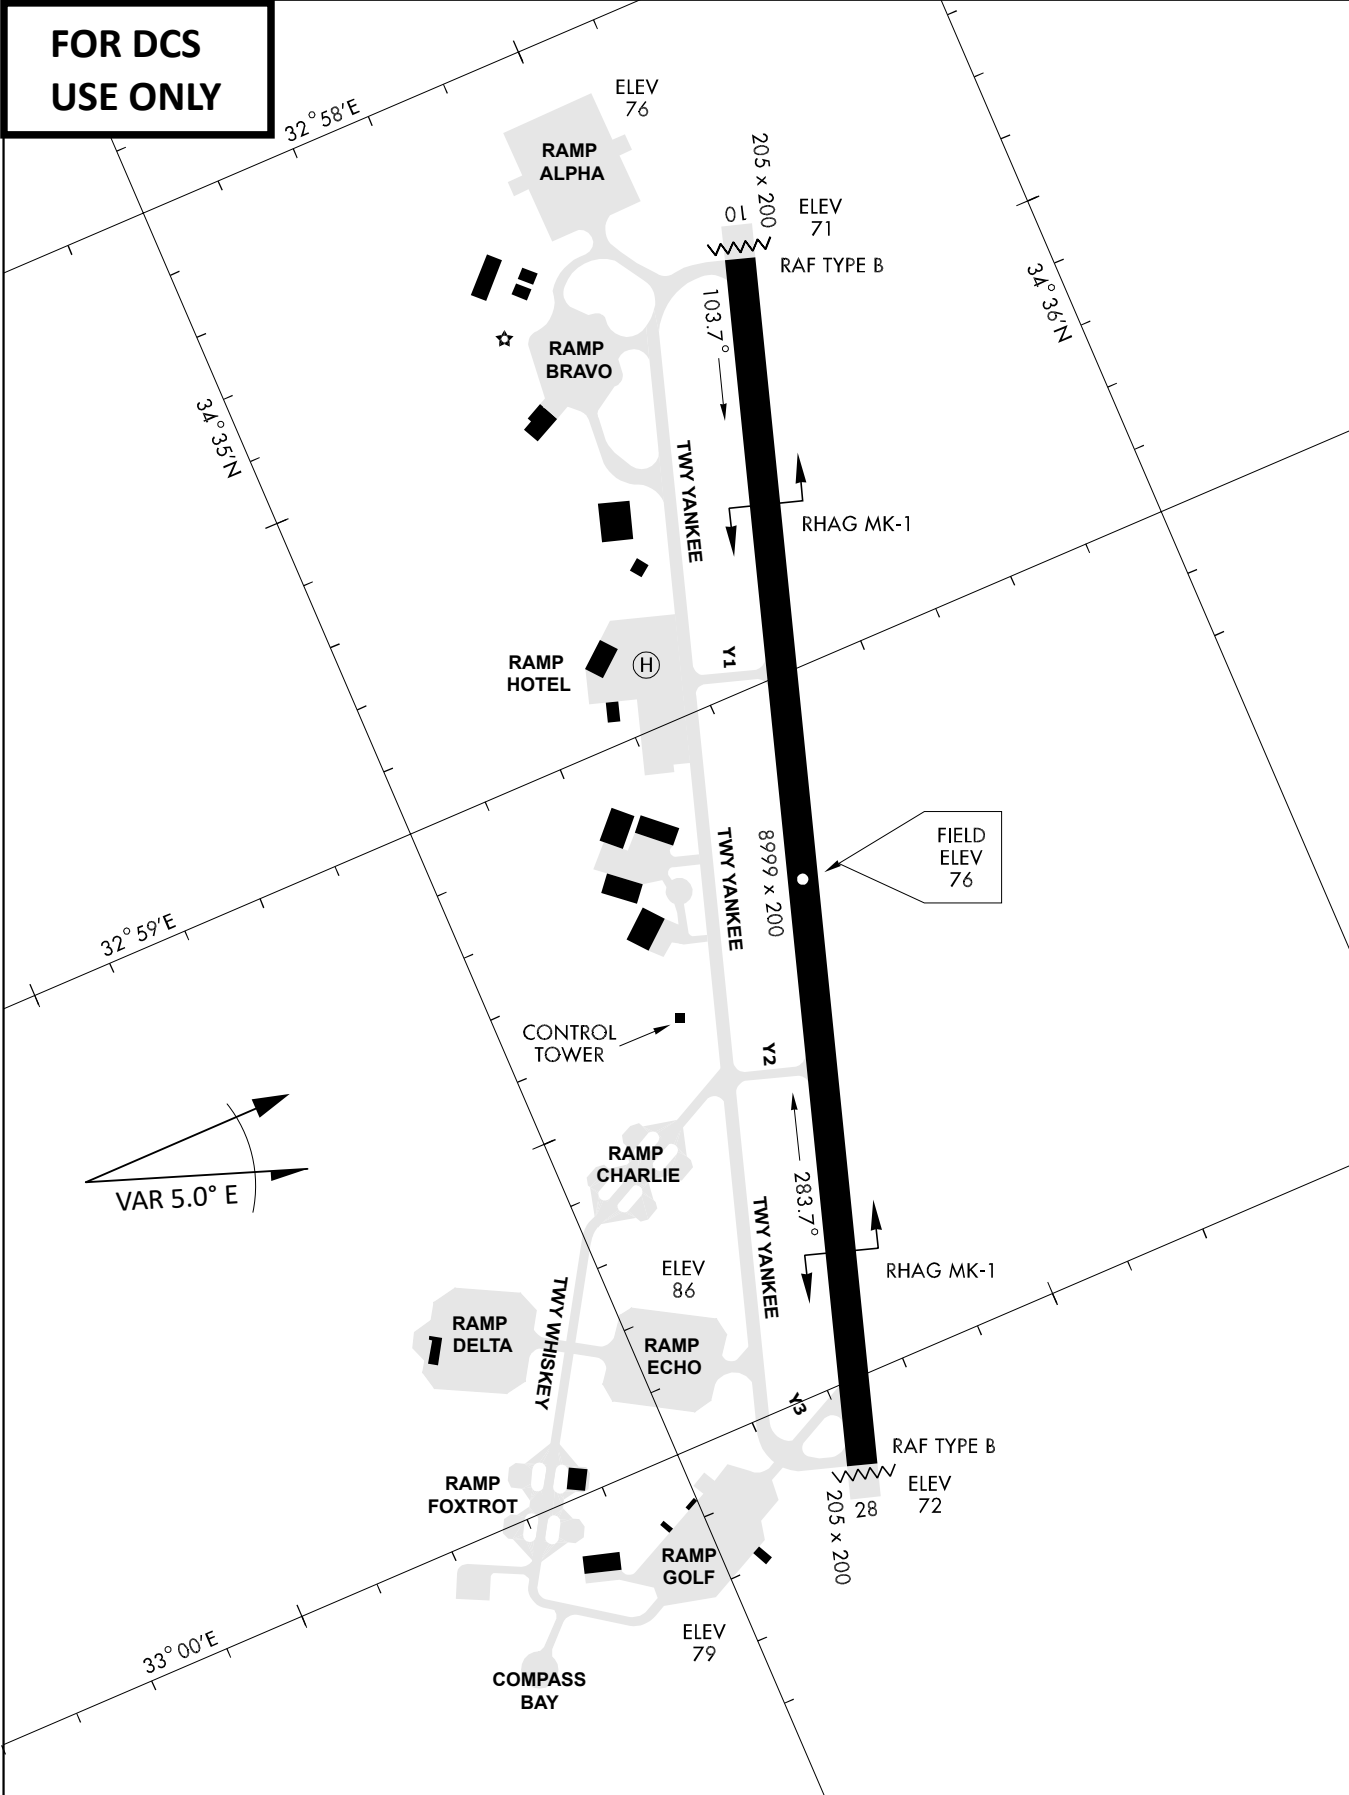

**FOR DCS
 USE ONLY**

ATIS	AKROTIRI GND	AKROTIRI TWR	OVERLORD CONTROL	TACAN	FIELD ELEVATION
288.20 MHz	240.10 122.10	339.85 130.075	377.8	AKR 107X	75 [ft] 23 [m]