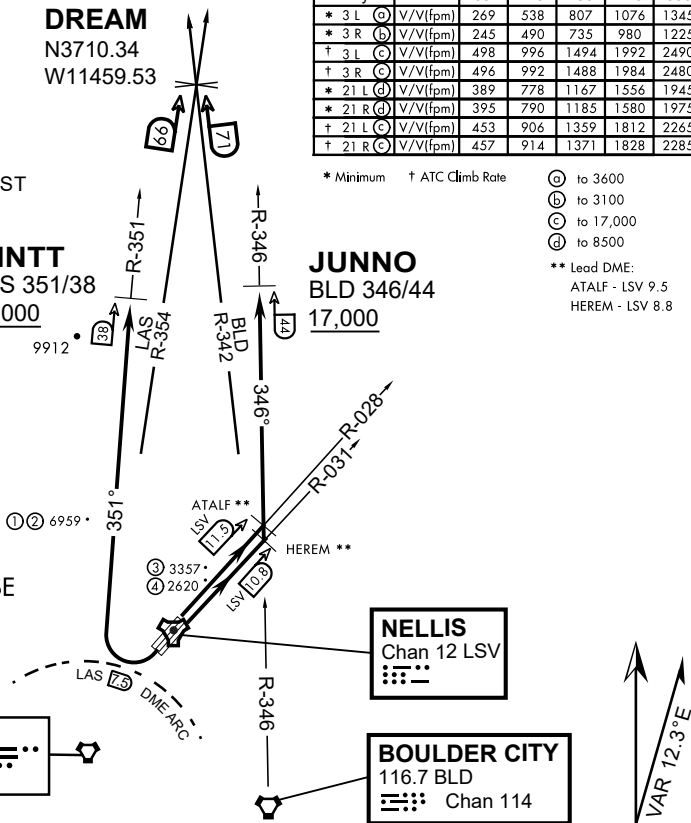

\* Minimum † ATC Climb Rate

- (A) to 3600
  - (B) to 3100
  - (C) to 17,000
  - (D) to 8500
- \*\* Lead DME:  
ATALF - LSV 9.5  
HEREM - LSV 8.8

- ① 12.24 NM from Rwy 21R
- ② 12.40 NM from Rwy 21L
- ③ 5.67 NM from Rwy 3L
- ④ 5.85 NM from Rwy 3R

## DEPARTURE ROUTE DESCRIPTION

### TAKE-OFF RWY 3L

- Fly runway heading to intercept the LSV TACAN R-028 then direct ATALF, intercept the BLD VORTAC R-346 then direct JUNNO, cross JUNNO at or above 17,000, then via assigned route.

### TAKE-OFF RWY 21L/R

- Turn right to intercept LAS VORTAC R-351 outbound. Remain North of LAS 7.5 DME turning Northbound. Intercept LAS R-351 between 5000 and 6000, do not proceed West of LAS R-351. Cross MINTT at or above 17,000, then via assigned route.