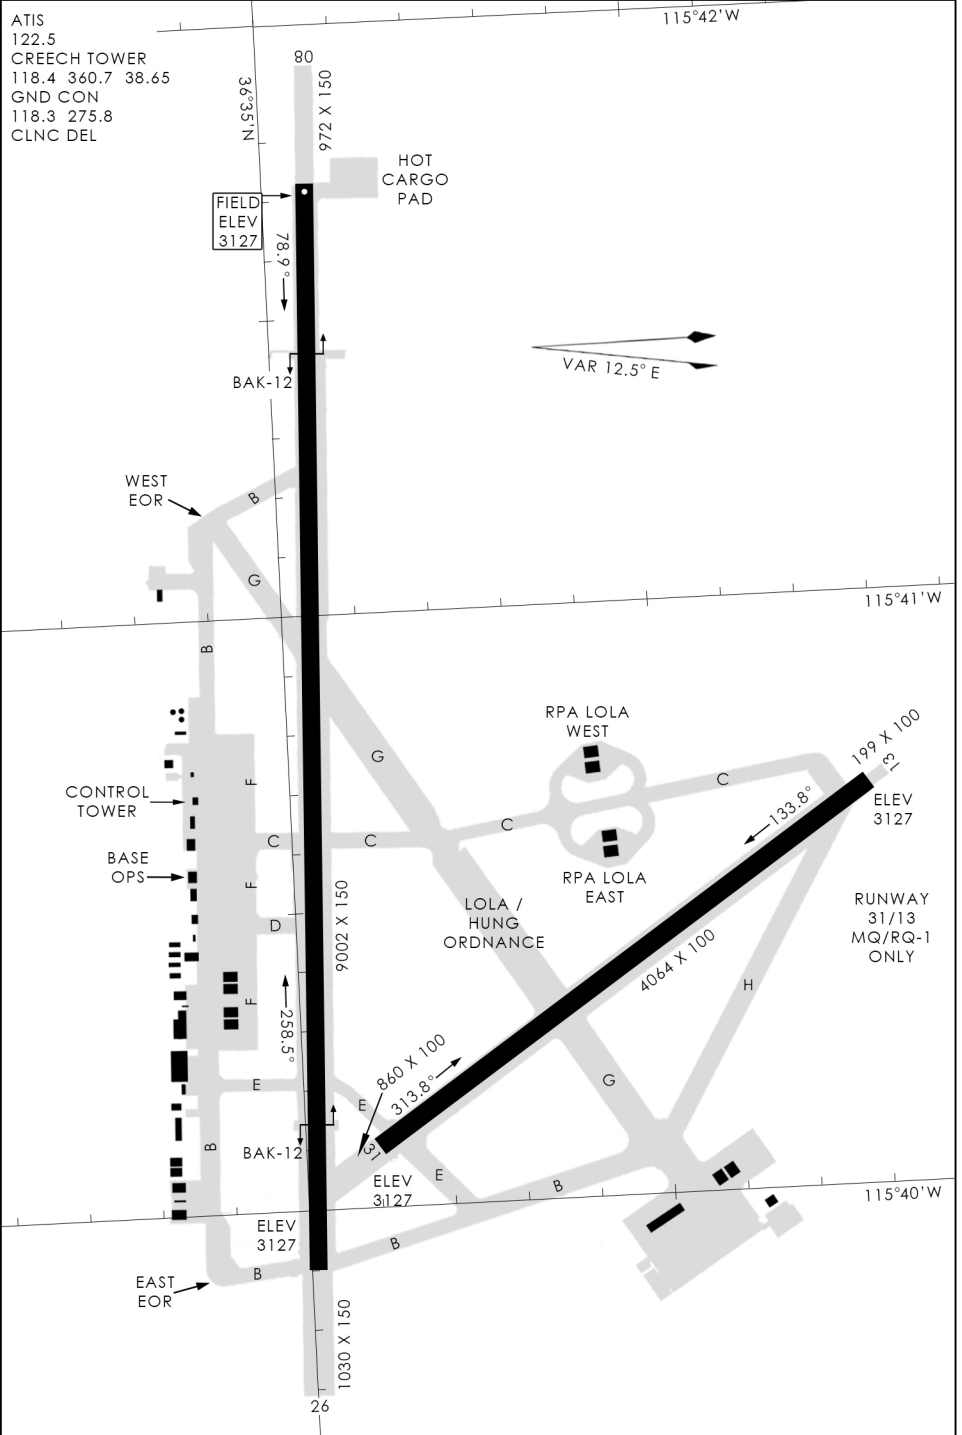

AIRPORT DIAGRAM

476 VFG

CREECH AFB (KINS)
INDIAN SPRINGS, NEVADA

ATIS
 122.5
 CREECH TOWER
 118.4 360.7 38.65
 GND CON
 118.3 275.8
 CLNC DEL

FIELD
 ELEV
 3127

HOT
 CARGO
 PAD

VAR 12.5° E

WEST EOR

CONTROL
 TOWER
 BASE
 OPS

RPA LOLA WEST

RPA LOLA EAST

LOLA / HUNG ORDNANCE

RUNWAY
 31/13
 MQ/RQ-1
 ONLY

EAST EOR

476 VFG JAN 2019

476 VFG JAN 2019

AIRPORT DIAGRAM

INDIAN SPRINGS, NEVADA
CREECH AFB (KINS)