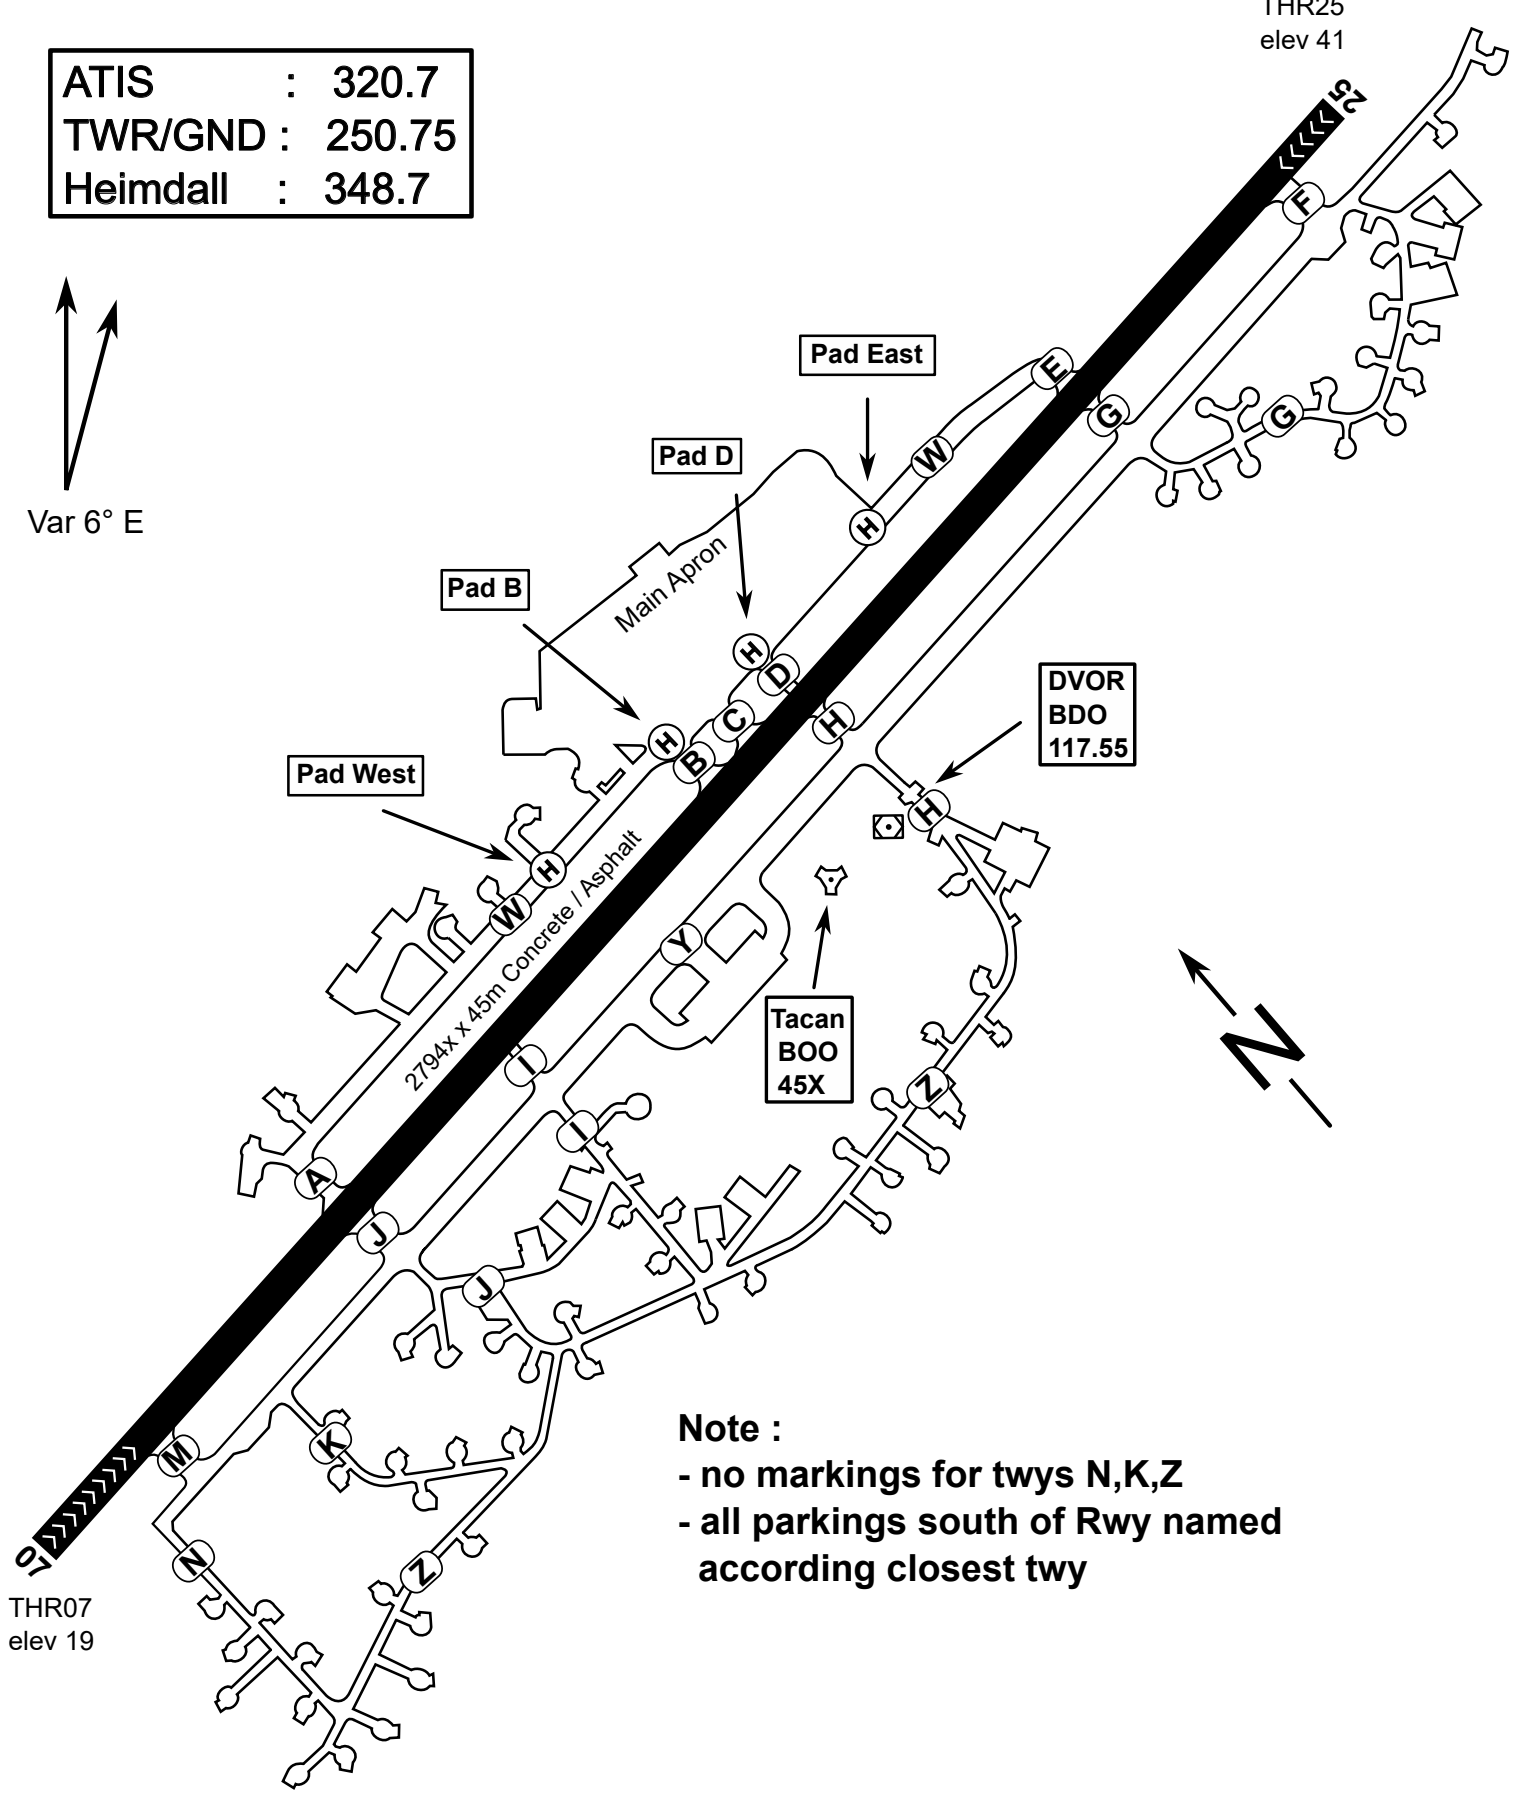

ATIS	: 320.7
TWR/GND	: 250.75
Heimdall	: 348.7

THR25
elev 41

Note :

- no markings for twys N,K,Z
- all parkings south of Rwy named according closest twy

THR07
elev 19