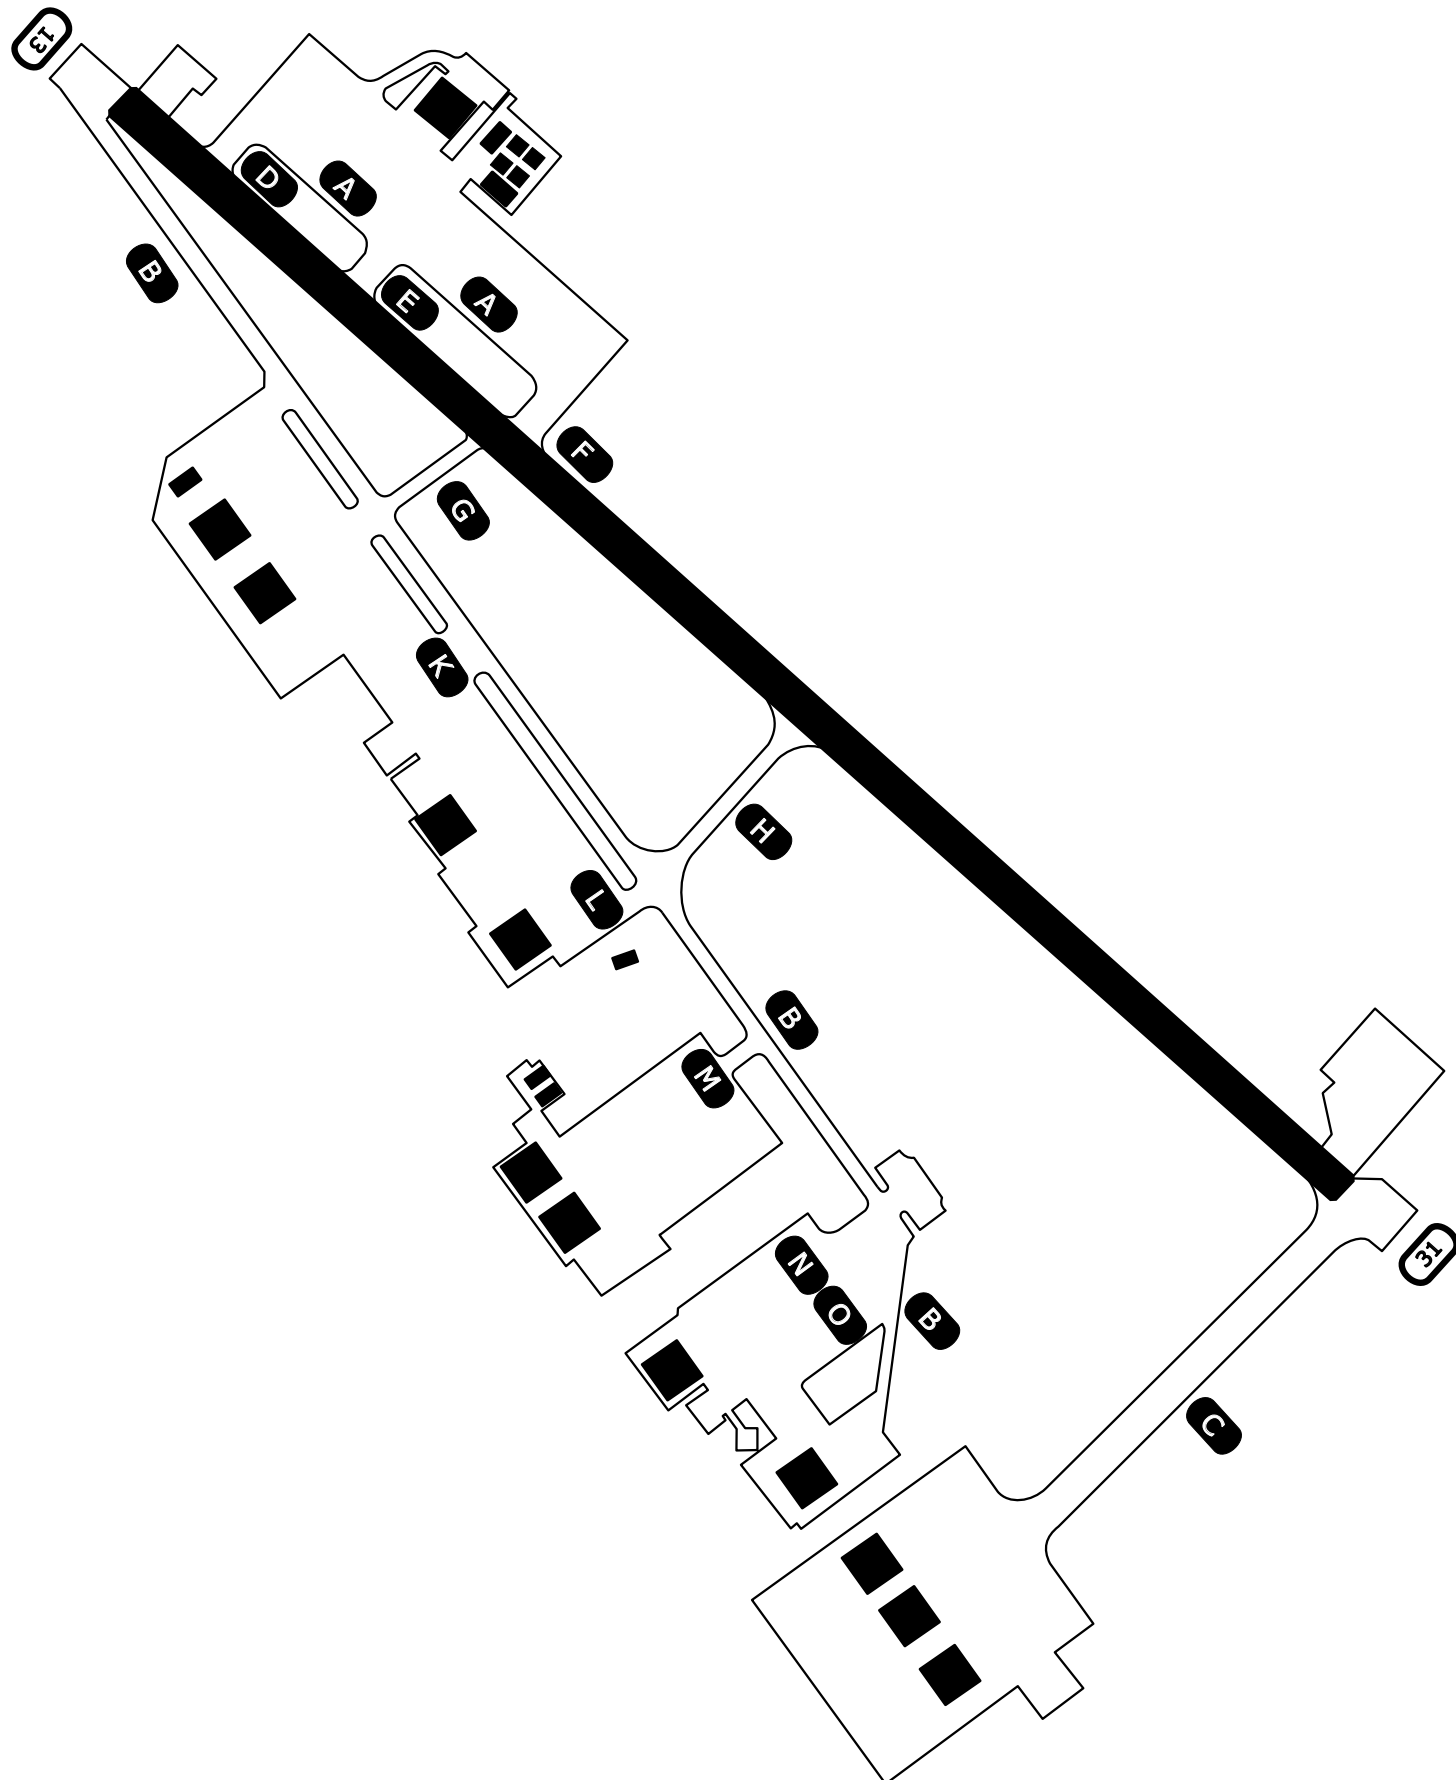

Ground Chart Airport Diagram

Amman, Jordan

King Abdulla II. AFB (OJKA)

"Sunshine Tower" : 118.0MHz
"Sunshine Ground" : 121.9MHz

RWY 13/31 : TORA+LDA 7000ft
Elev 2291