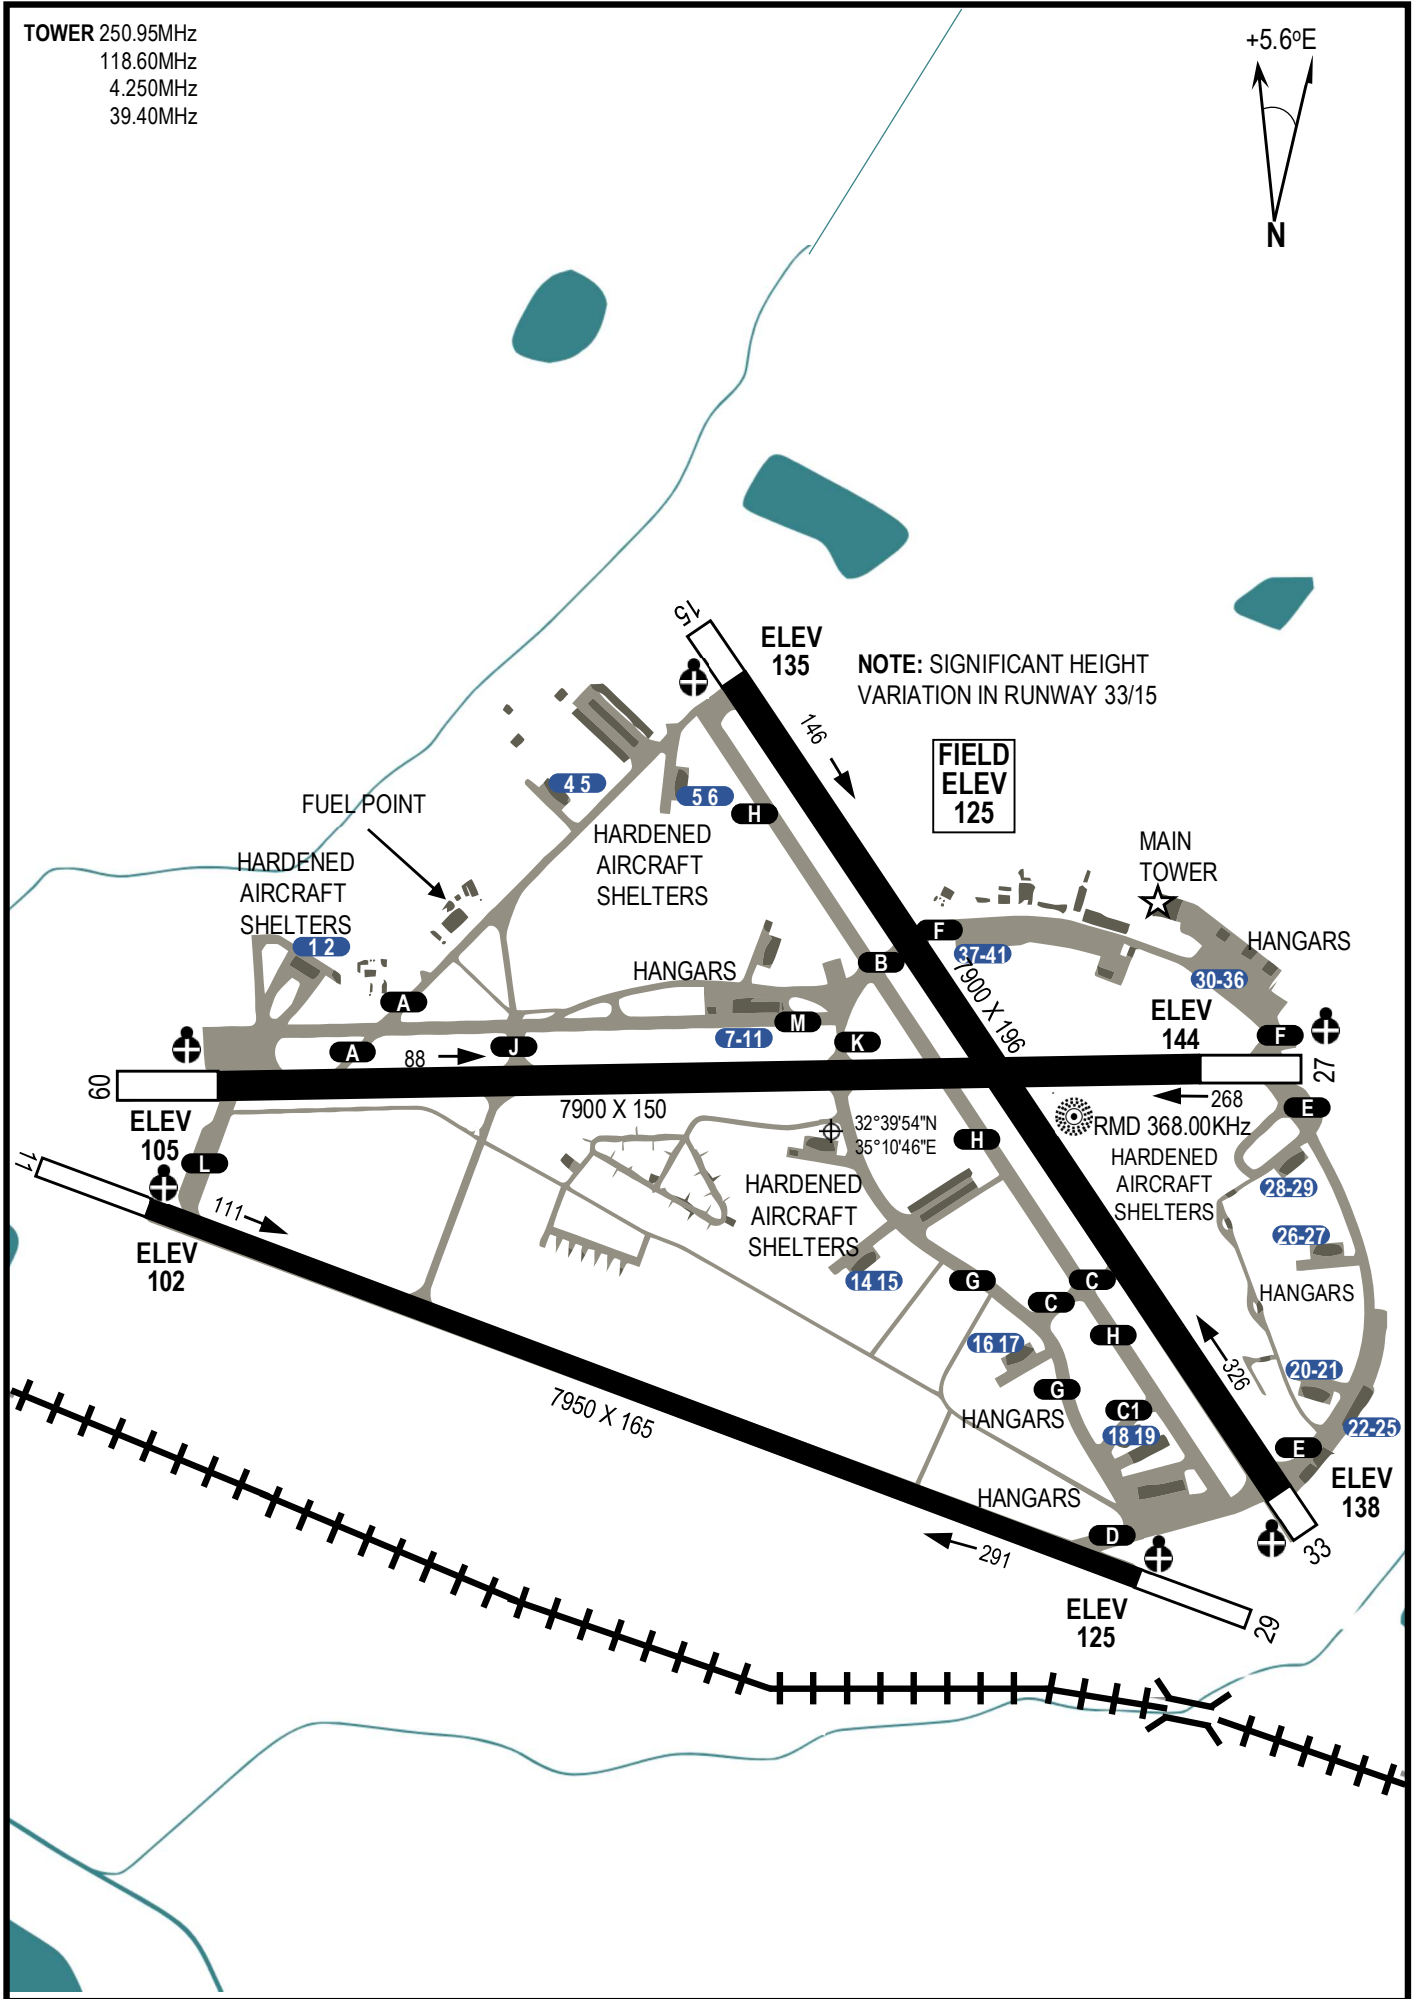

TOWER 250.95MHz
118.60MHz
4.250MHz
39.40MHz

DCS SYRIA EFFECTIVE: 19 AUG 2020

DCS SYRIA EFFECTIVE: 19 AUG 2020