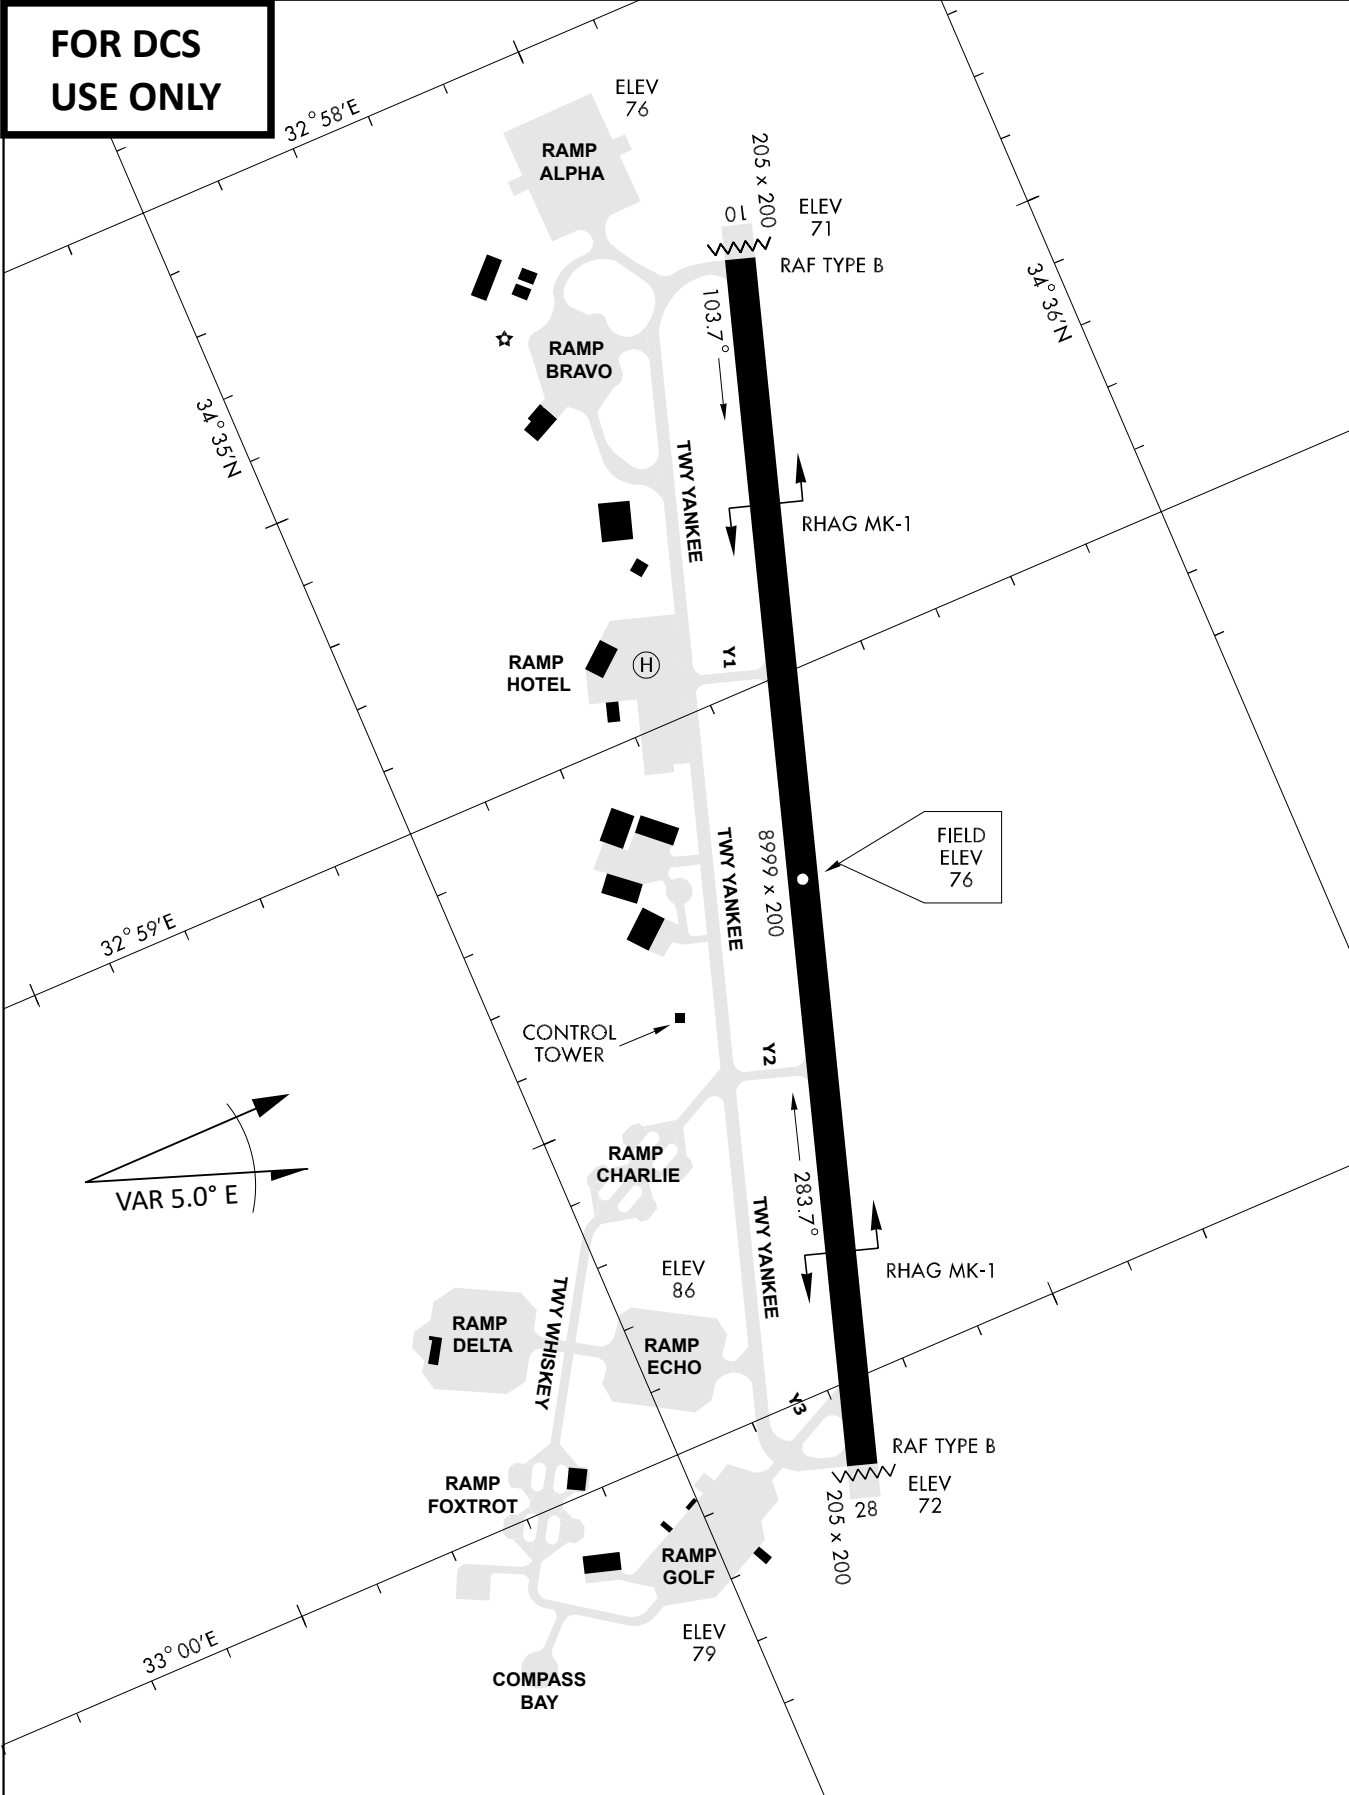

**FOR DCS
USE ONLY**

ATIS	AKROTIRI GND	AKROTIRI TWR	OVERLORD CONTROL	TACAN	FIELD ELEVATION
288.20 MHz	240.10 | 122.10	339.85 | 130.075	377.8	AKR 107X	75 [ft] 23 [m]